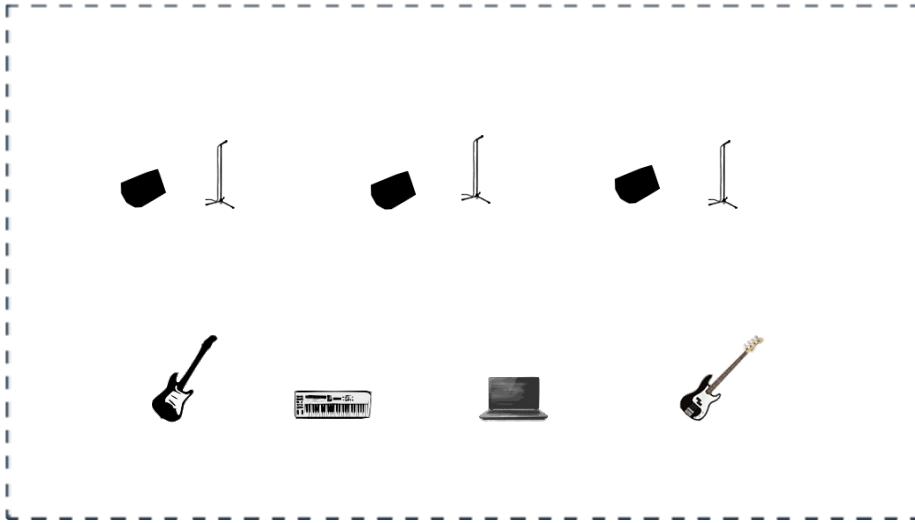

gang

Channels List

| | Instrument | Microphone | Effects (optional) | Comments |
|---|-----------------|------------|--------------------|----------|
| 1 | Electric guitar | Shure SM57 | | |
| 2 | Bass | DI - Línea | | |
| 3 | Laptop | DI - Línea | | |
| 4 | Synth | DI - Línea | | |
| 5 | Vocals | Shure SM58 | | |
| 6 | Vocals | Shure SM58 | | |
| 7 | Vocals | Shure SM58 | | |